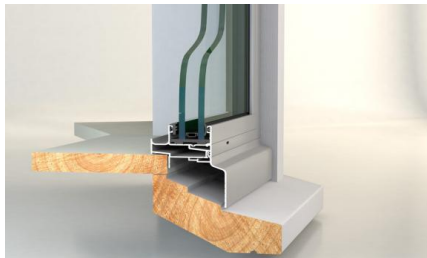

Long Run Colour steel

2 Fascia and Guttering

Colour Steel External 135 MM

3 Down Pipe

PVC Downpipe with Clip Standard

4 Windows

Aluminium Joinery with Double Glazing

Legendary Homes