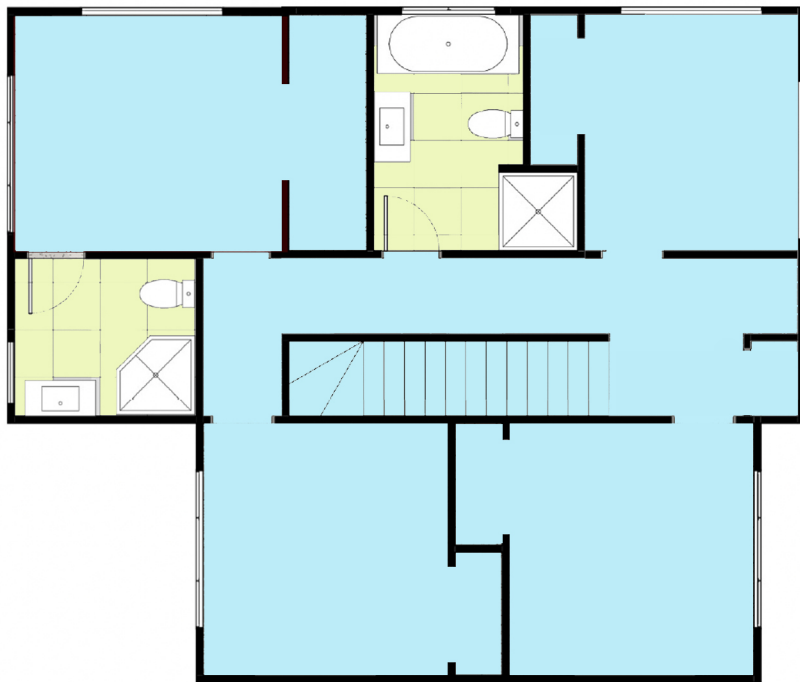

FIRST FLOOR PLAN 1:100