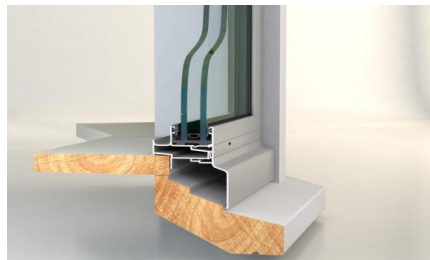

- 2** **Fascia and Guttering**
Colour Steel External 135 mm

- 3** **Down Pipe**
PVC Downpipe with Clip Standard

- 4** **Windows**
Aluminium Joinery with Double Glazing

Legendary Homes

Presale set

SAMPLE

- 5 **Main Door Entry**
Single Door TGV